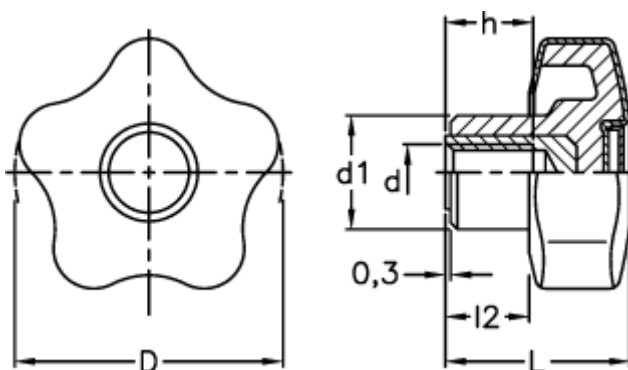

Article number: 23021700625

Description: E+G Lobe knob

VCT.53 B-M10-SOFT, centre cap RAL5024 - blue

Measures

d = M10

D = 53

d1 = 19

h = 17

L = 34.0